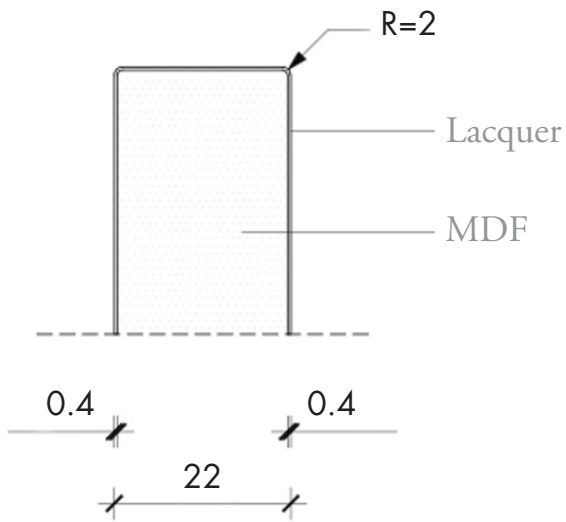

PRUSSIA BLUE

ANVUB-02

FEATURES

Material: Lacquer

Panel Core: 22mm MDF (medium density fiberboard, class E1)

Exterior Material: 0.4mm polyester resin

Exterior Finish: Matte or High-Gloss